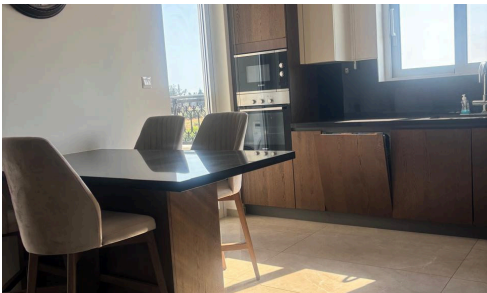

## Modern Two Bedroom Apartment in Peaceful Pano Polemidia

€1,700 /month

 Pano Polemidia, Limassol

Now available for rent is a modern and fully furnished apartment in the desirable area of Pano Polemidia. This spacious home offers 80 square meters of internal space, featuring two comfortable bedrooms and two stylish bathrooms. Located on the first floor of a secure three-story building with an elevator, this apartment combines convenience and comfort.