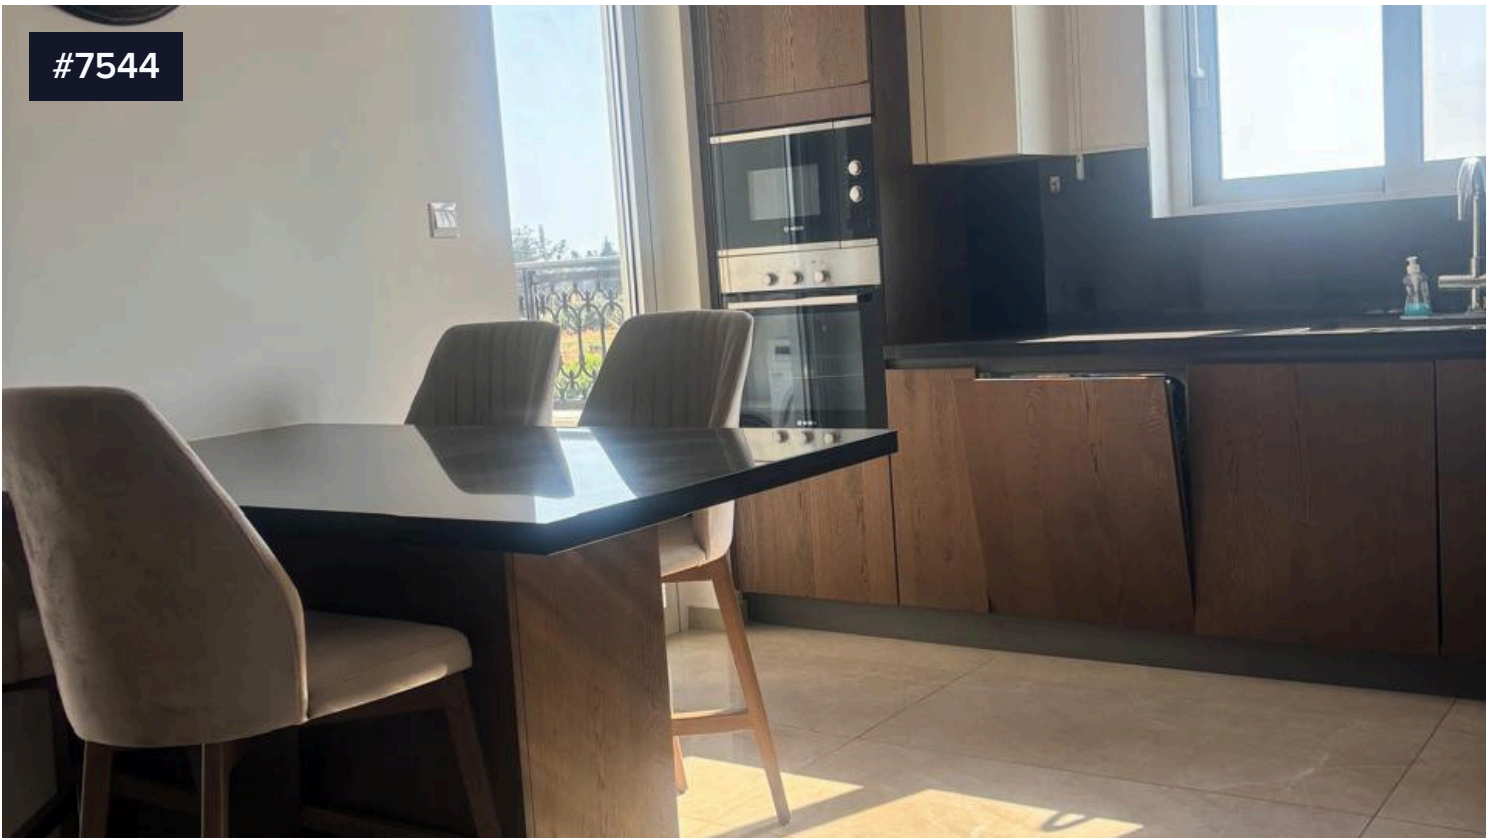

#7544

Modern Two Bedroom Apartment in Peaceful Pano Polemidia

€1,600 /month

 Pano Polemidia, Limassol

Now available for rent is a modern and fully furnished apartment in the desirable area of Pano Polemidia. This spacious home offers 80 square meters of internal space, featuring two comfortable bedrooms and two stylish bathrooms. Located on the first floor of a secure three-story building with an elevator, this apartment combines convenience and comfort.