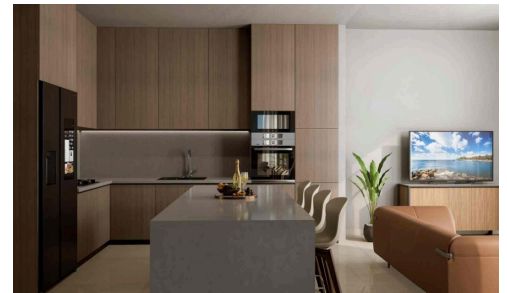

#7330

Spacious Panthea Villa Five Bedrooms Pool and Gym

€2,100,000 +VAT

 Panthea, Limassol

For sale: An exquisite villa under construction in the sought-after area of Panthea. Featuring a generous internal space of 602.95 m², this modern family home offers ultimate comfort and luxury across three levels, including a basement. With five spacious bedrooms and five well-appointed bathrooms, there is ample room for family living or entertaining guests.

Panthea is known for its peaceful environment and elevated position, offering beautiful city and mountain views. The

Bedrooms

 5

Bathrooms

 5

Covered

 602.95 m²

DoorWay Real Estate