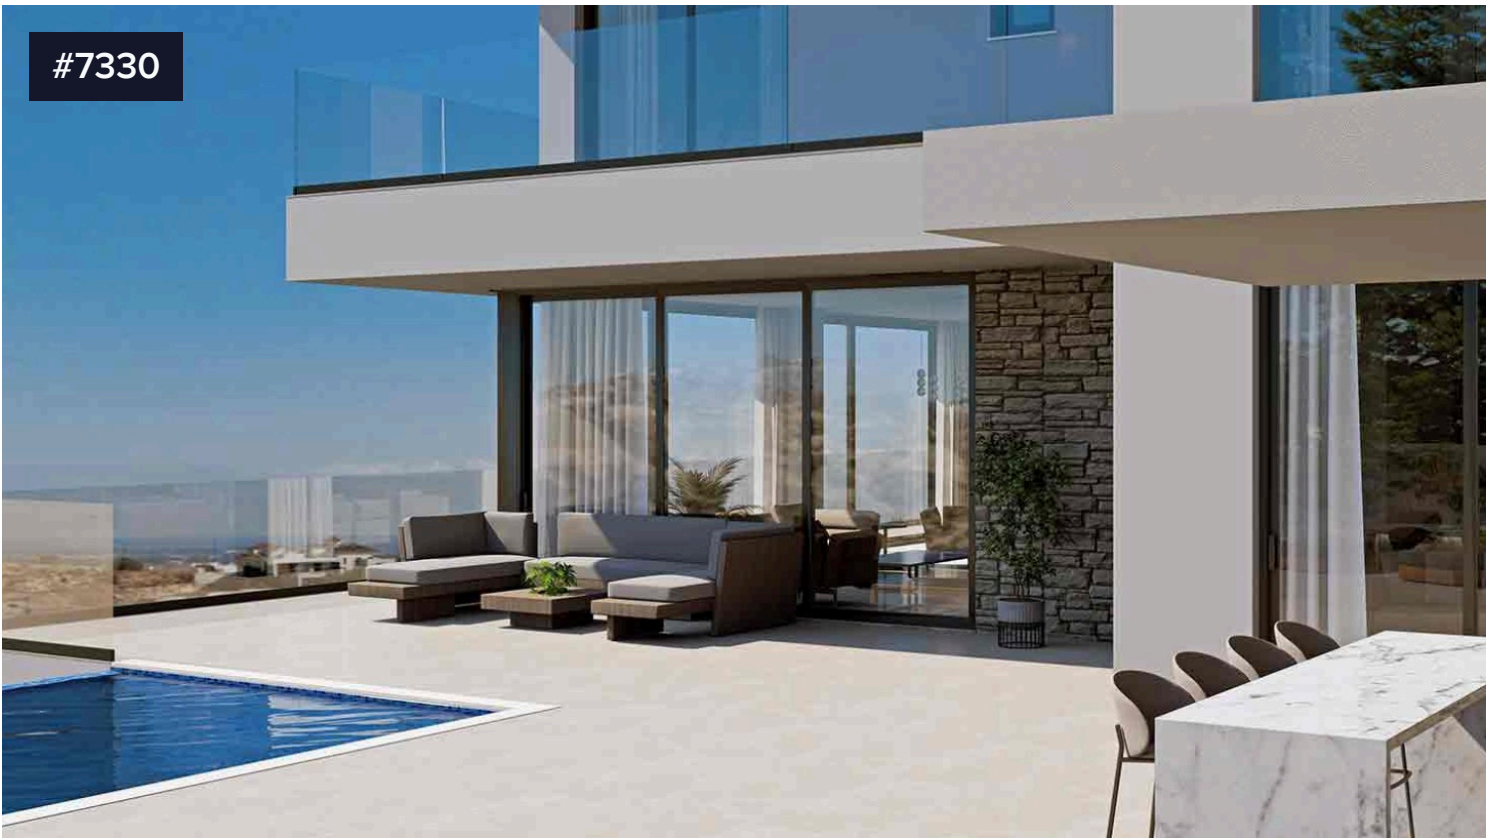

#7330

Spacious Panthea Villa Five Bedrooms Pool and Gym

€2,100,000 +VAT

 Panthea, Limassol

For sale: An exquisite villa under construction in the sought-after area of Panthea. Featuring a generous internal space of 602.95 m², this modern family home offers ultimate comfort and luxury across three levels, including a basement. With five spacious bedrooms and five well-appointed bathrooms, there is ample room for family living or entertaining guests.

Panthea is known for its peaceful environment and elevated position, offering beautiful city and mountain views. The

Bedrooms

 5

Bathrooms

 5

Covered

 602.95 m²

DoorWay Real Estate