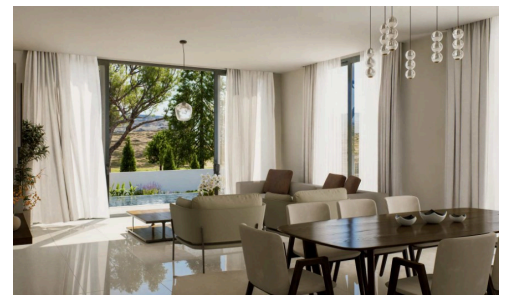

#7329

Spacious Panthea Villa Five Bedrooms Sea View

€2,000,000 +VAT

 Panthea, Limassol

For sale is a modern villa under construction in the desirable area of Panthea. With an impressive internal space of 554.70 square meters, this property features five spacious bedrooms and five bathrooms, making it ideal for families seeking comfort and luxury.

The villa is set on a large plot, offering plenty of outdoor space, including a private swimming pool and landscaped areas. Enjoy breathtaking city, mountain, and sea views from multiple vantage points throughout the home. A fully