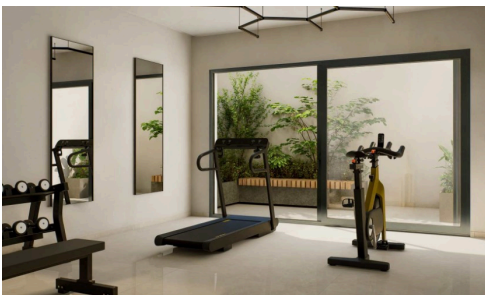

#7329

Spacious Panthea Villa Five Bedrooms Sea View

€2,000,000 +VAT

 Panthea, Limassol

For sale is a modern villa under construction in the desirable area of Panthea. With an impressive internal space of 554.70 square meters, this property features five spacious bedrooms and five bathrooms, making it ideal for families seeking comfort and luxury.

The villa is set on a large plot, offering plenty of outdoor space, including a private swimming pool and landscaped areas. Enjoy breathtaking city, mountain, and sea views from multiple vantage points throughout the home. A fully