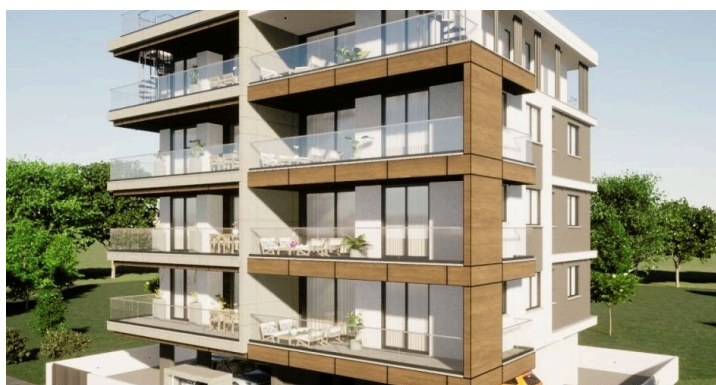

## Modern Penthouse at the City Center #4485

€415,000 +VAT

- Off plan
- Delivery date:Q2 2026

- Roof Garden 42m<sup>2</sup>
- Near to Limassol Marina
- Covered Parking
- Quite Area
- Near all amenities

 2