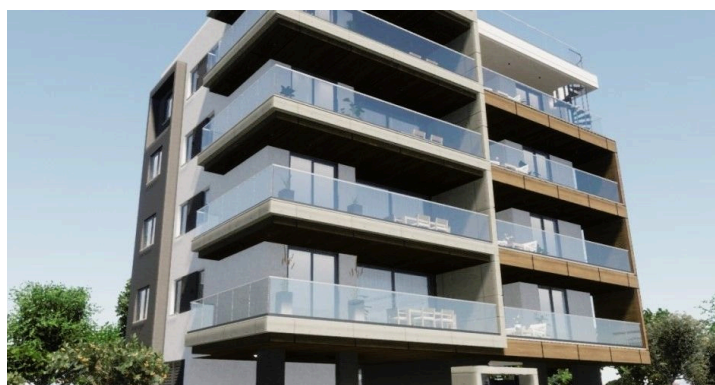

## Modern Penthouse at the City Center #4485

€415,000 +VAT

- Off plan
- Delivery date:Q2 2026

- Roof Garden 42m<sup>2</sup>
- Near to Limassol Marina
- Covered Parking
- Quite Area
- Near all amenities

 2