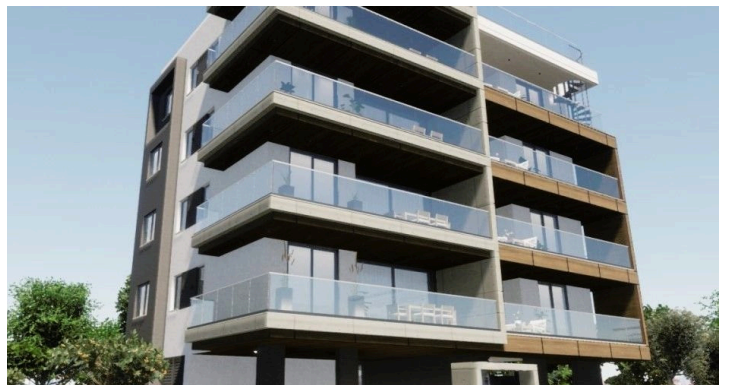

## Modern Penthouse at the City Center #4484

€415,000 +VAT

- Off plan
- Delivery date:Q2 2026

- Roof Garden 46m<sup>2</sup>
- Near to Limassol Marina
- Covered Parking
- Quite Area
- Near all amenities

 2