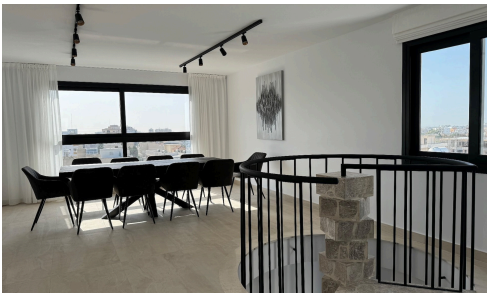

#1547

Duplex Penthouse in the city center for sale

€949,000

 Petrou Kai Pavlou, Limassol

A brand new - big duplex penthouse filled with luxury and space. With about 240 square meters of beautiful living area, this home is one of the biggest you can find.

Located right in the middle of the city, everything you need is close by - schools, stores, cafes, and restaurants are just a stone's throw away.

Step onto the huge balconies and enjoy stunning views of the sea and the city. This penthouse is perfect for families, older folks, and new couples looking for comfort and convenience.