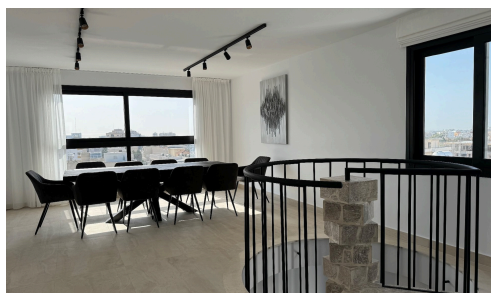

#1547

Duplex Penthouse in the city center for sale

€949,000

 Petrou Kai Pavlou, Limassol

A brand new - big duplex penthouse filled with luxury and space. With about 240 square meters of beautiful living area, this home is one of the biggest you can find.

Located right in the middle of the city, everything you need is close by - schools, stores, cafes, and restaurants are just a stone's throw away.

Step onto the huge balconies and enjoy stunning views of the sea and the city. This penthouse is perfect for families, older folks, and new couples looking for comfort and convenience.